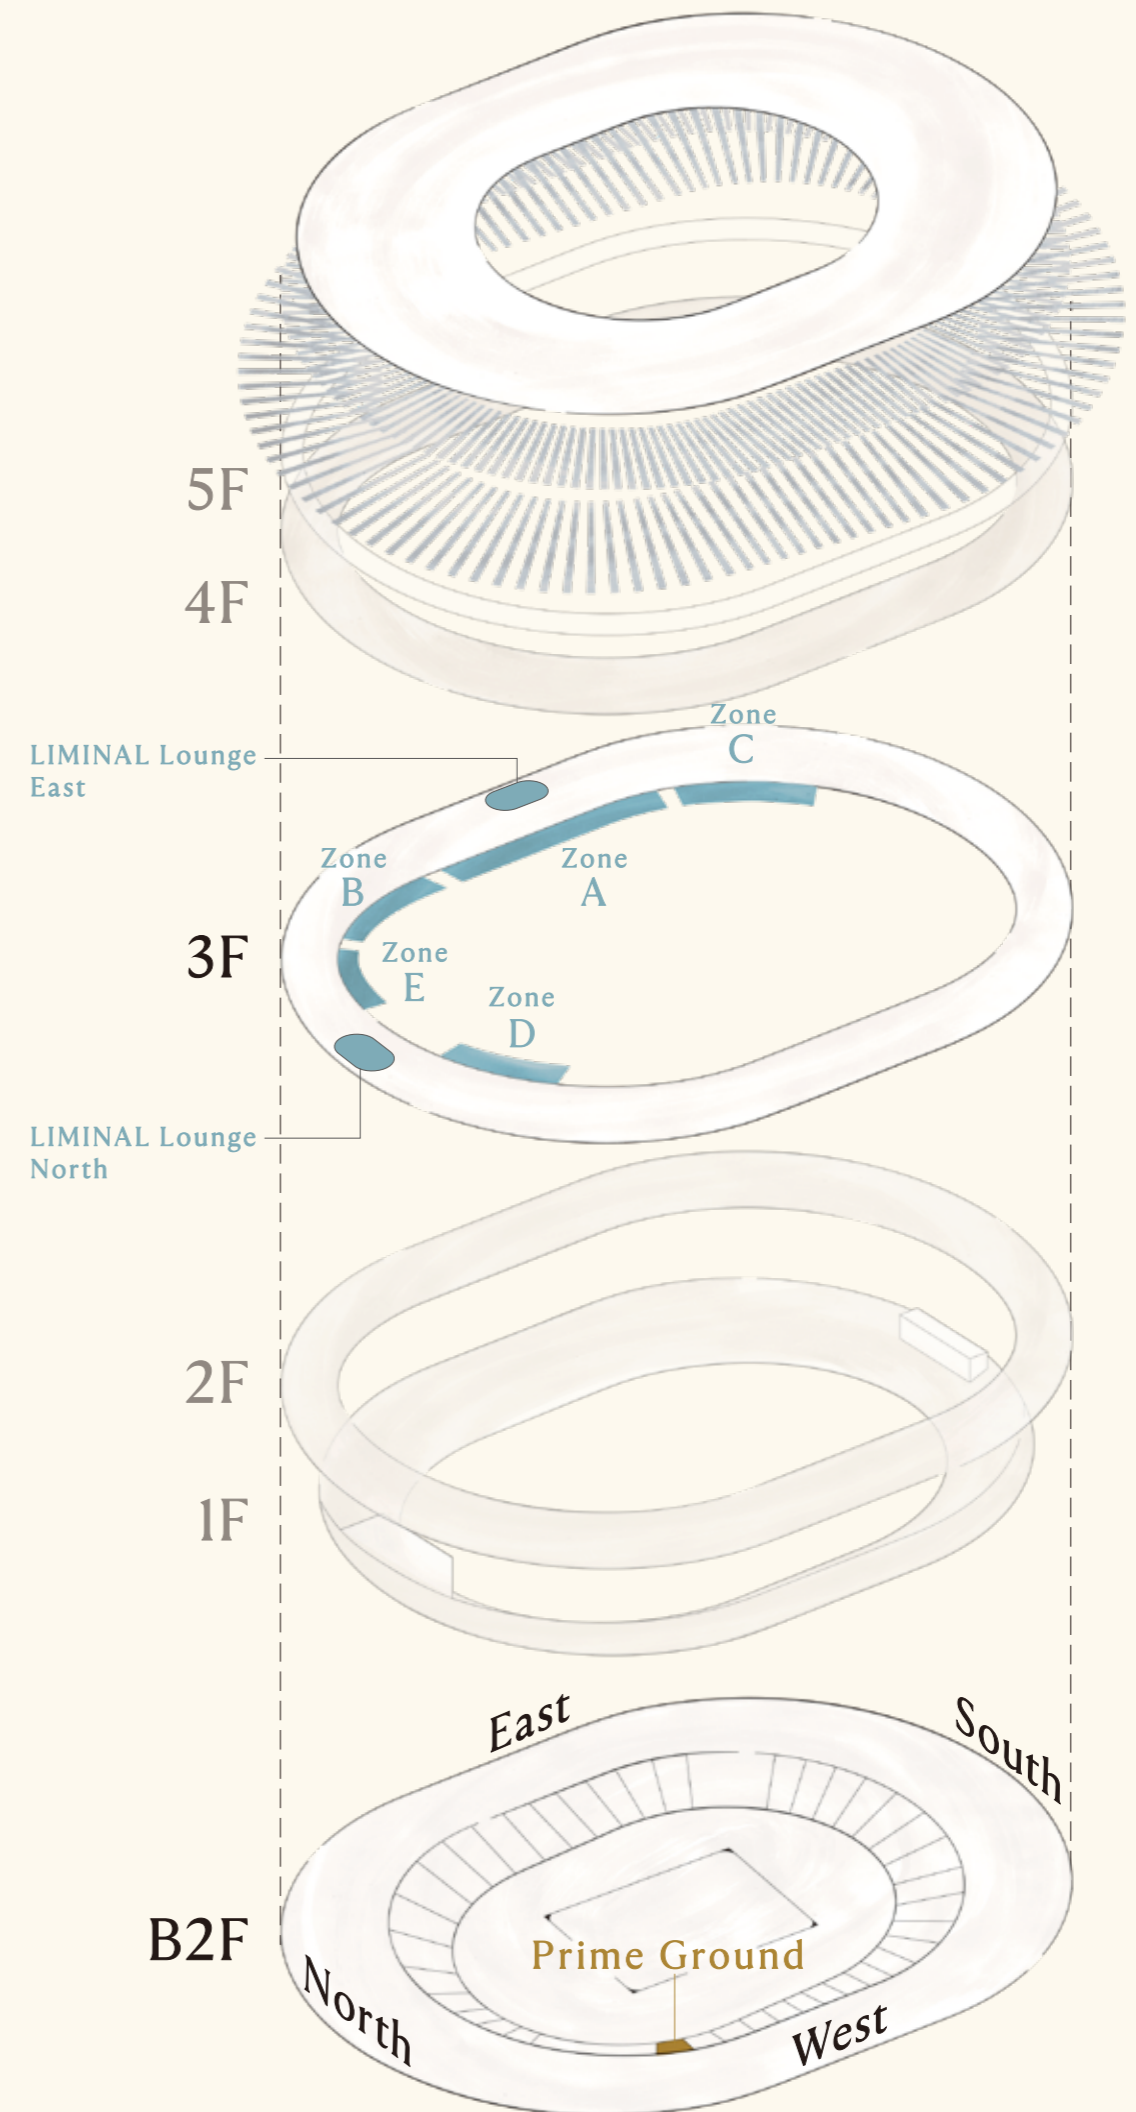

# LIMINAL SUITE

## Room Type

3F

Suite

Zone-A Establishment

Zone-B/C Prestige

Zone-D Incubation

Zone-E Signature

LIMINAL Lounge East/North

B2F Pitch Level

Prime Ground